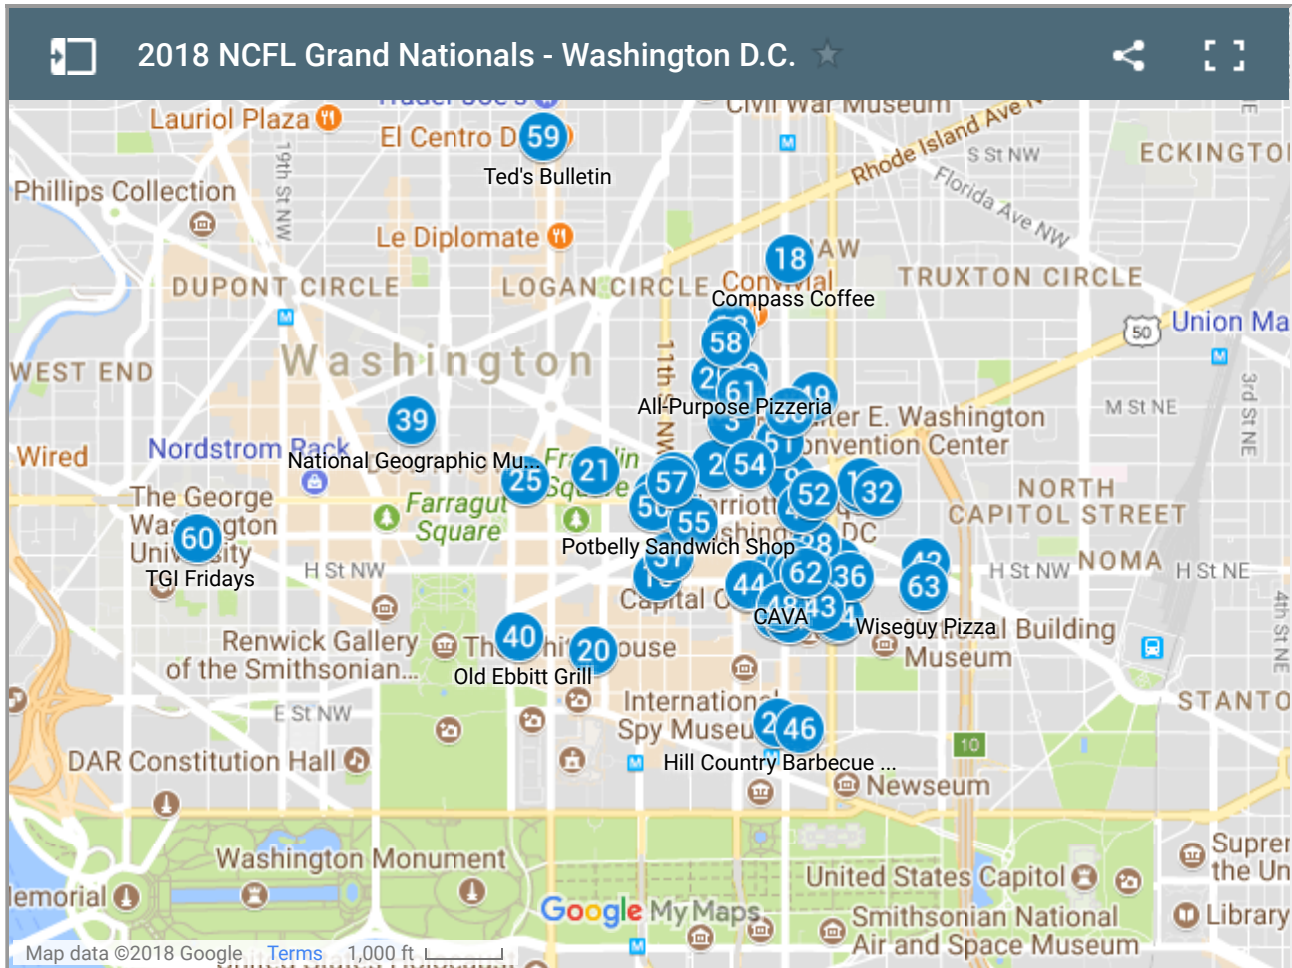

Places to Eat at NCFL Nationals 2018

All Distances are From the Walter E. Washington Convention Center

Actual Distance from Your Hotel May Vary Slightly

To view this map on it's own page

[Click Here](#)

Restaurants

1) All Purpose Pizzeria (Pizza)

(0.2 miles from convention center)

1250 9th St NW

<http://allpurposedc.com/>

2) Anthem Coffee (Coffee/Sandwiches)

(0.1 miles from convention center)

901 Massachusetts Ave (Marriot Marquis Hotel)

3) Baby Wale (American/Sandwiches)

(0.1 miles from convention center)

1124 9th St NW

<http://babywaledc.com/menu/>

4) Ben's Chili Bowl (DC Institution) - (Half-Smokes and Chili)

(1 mile from convention center)

1213 U St NW (Original location)

<http://benschilibowl.com/>

5) Bolt Burgers (Burgers)

(0.2 miles from convention center)

1010 Massachusetts Ave NW

<https://boltburgers.eat24hour.com/>

6) Brasserie Beck (Belgian)