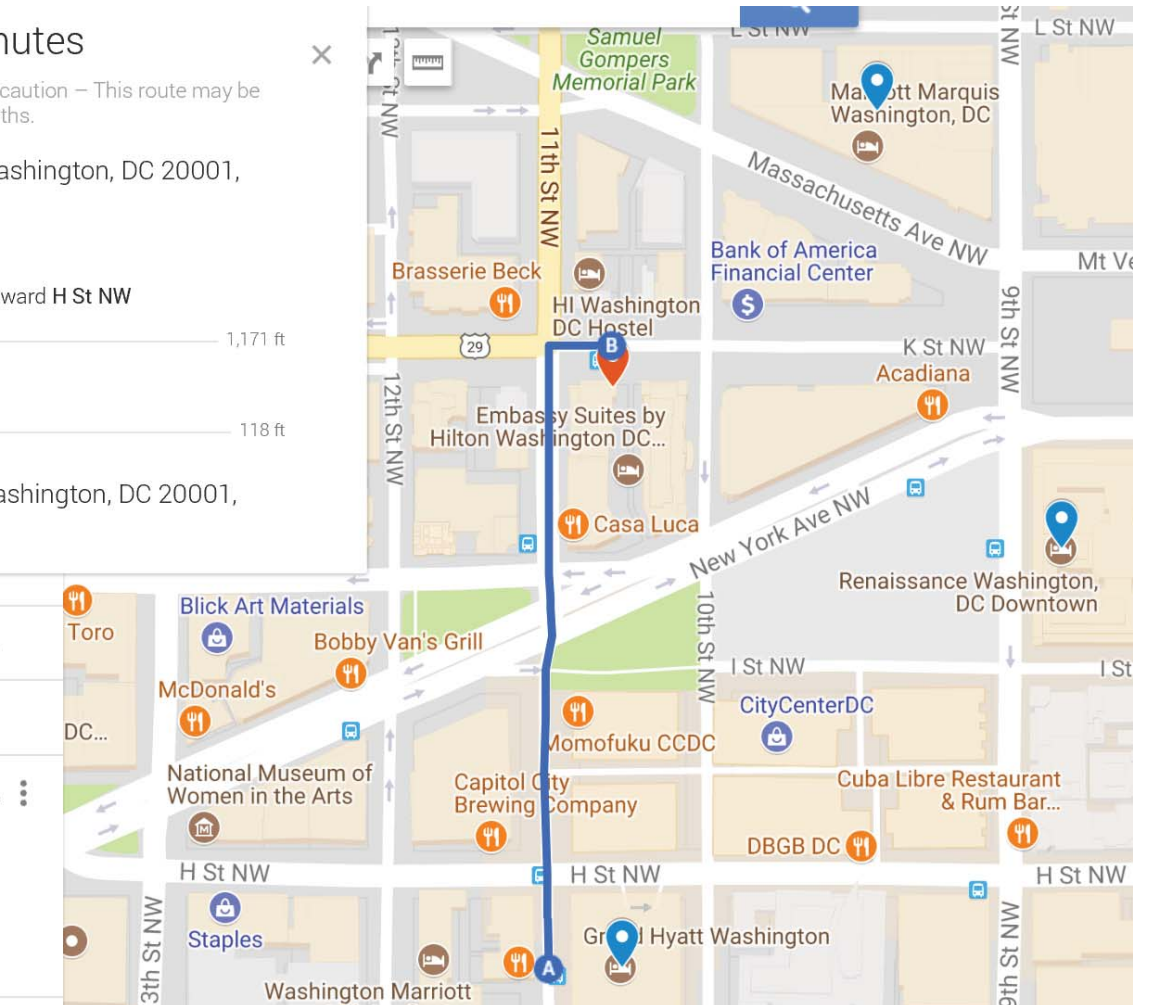

Walk 1,289 ft, 5 minutes

Walking directions are in beta. Use caution – This route may be missing sidewalks or pedestrian paths.

- **A** 749-799 11th St NW, Washington, DC 20001, USA

Head north on 11th St NW toward H St NW

1,171 ft

- Turn right onto K St NW

118 ft

- **B** 1000-1050 K St NW, Washington, DC 20001, USA

Directions from Walter E. Washing...

Directions from Marriott Marquis...

Directions from Grand Hyatt Wash...

Walking

- **A** Grand Hyatt Washington, H S...

- **B** Potbelly Sandwich Shop

Add Destination