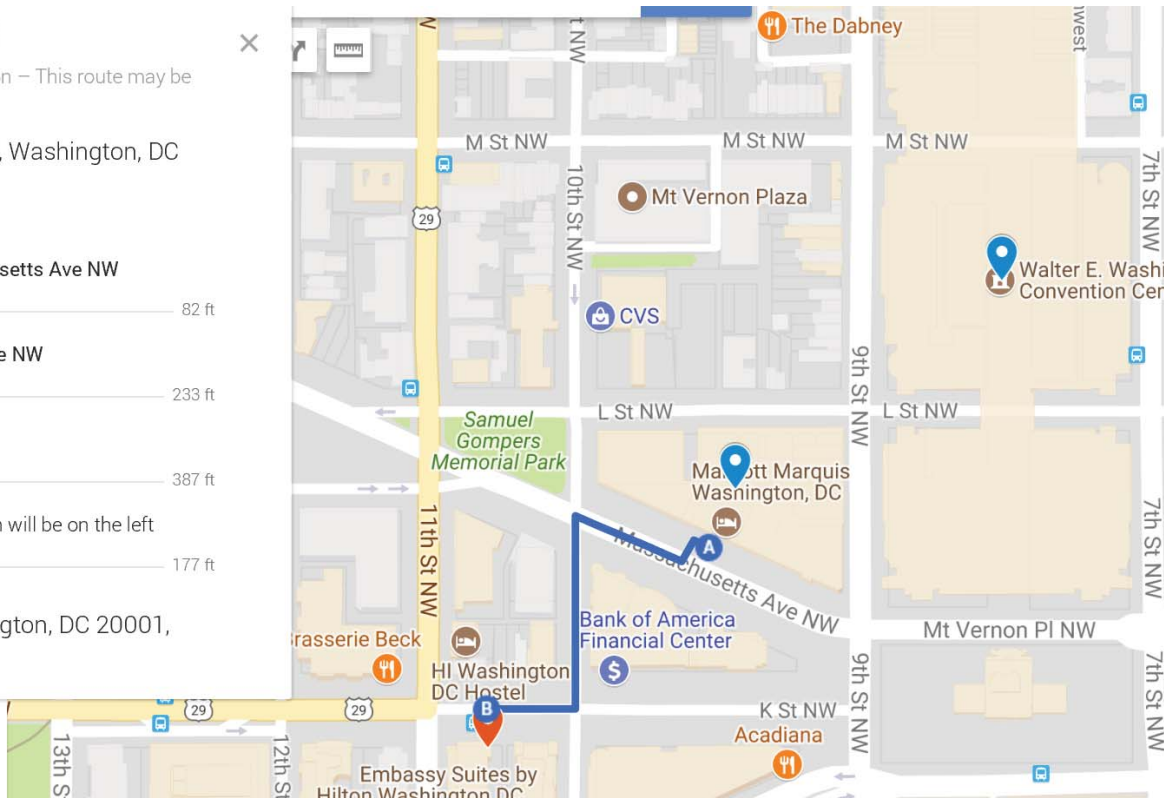

Head north on 11th St NW toward H St NW

1,171 ft

- Turn right onto K St NW

118 ft

- B** 1000-1050 K St NW, Washington, DC 20001, USA

Directions from Walter E. Washing...

Directions from Marriott Marquis...

Directions from Grand Hyatt Wash...

A 901 Massachusetts Ave NW, Washington, DC 20001, USA

Head northwest toward Massachusetts Ave NW

82 ft

Turn right onto Massachusetts Ave NW

233 ft

Turn left onto 10th St NW

387 ft

Turn right onto K St NW Destination will be on the left

177 ft

B 1000-1050 K St NW, Washington, DC 20001, USA

Walking

A Marriott Marquis Washington...

B Potbelly Sandwich Shop

Walk 1,125 ft, 4 minutes

Walking directions are in beta. Use caution – This route may be missing sidewalks or pedestrian paths.

Directions from Marriott Marquis...

Directions from Grand Hyatt Wash...

Directions from Renaissance Was...

Walking

A Renaissance Washington, DC...

B Potbelly Sandwich Shop