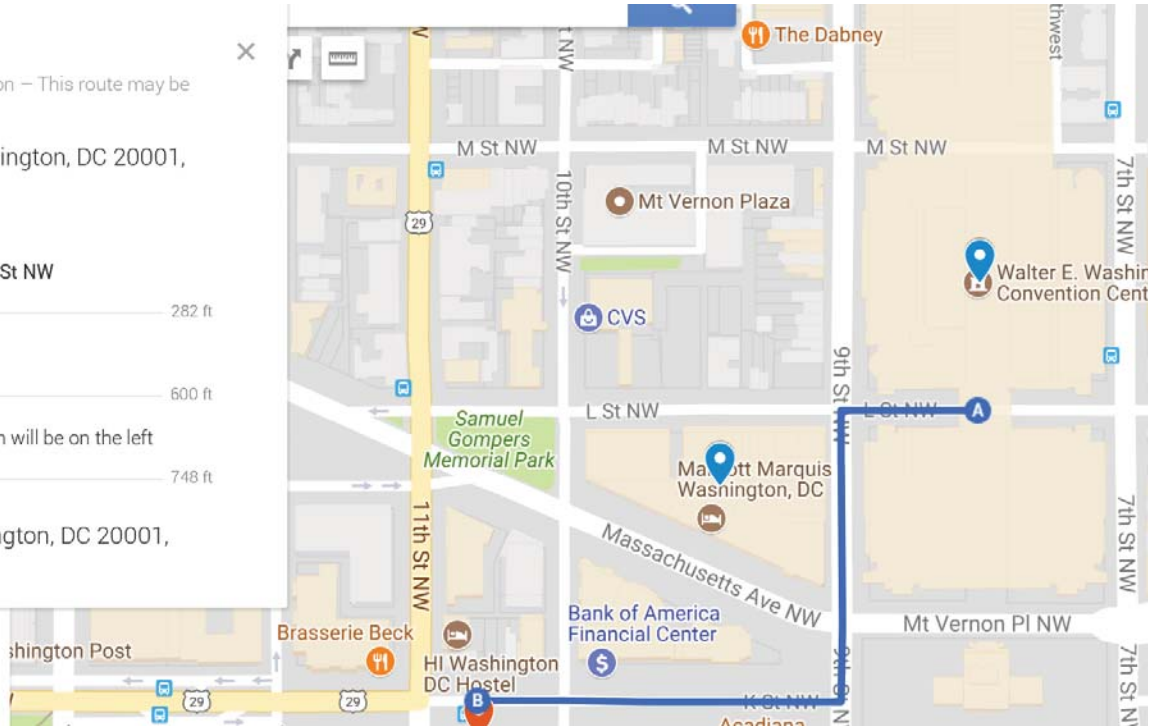

Walk 0 mi, 6 minutes

Walking directions are in beta. Use caution – This route may be missing sidewalks or pedestrian paths.

- A** 801 Mt Vernon PI NW, Washington, DC 20001, USA

Head west on L St NW toward 9th St NW

282 ft

- Turn left onto 9th St NW

600 ft

- Turn right onto K St NW Destination will be on the left

748 ft

- B** 1000-1050 K St NW, Washington, DC 20001, USA

Walking

- A** Walter E. Washington Conve...

- B** Potbelly Sandwich Shop

Walk 1,289 ft, 5 minutes

Walking directions are in beta. Use caution – This route may be missing sidewalks or pedestrian paths.

- A** 749-799 11th St NW, Washington, DC 20001, USA

Head north on 11th St NW toward H St NW

1,171 ft

- Turn right onto K St NW

118 ft

- B** 1000-1050 K St NW, Washington, DC 20001, USA

Directions from Walter E. Washing...

Directions from Marriott Marquis...

Directions from Grand Hyatt Wash...