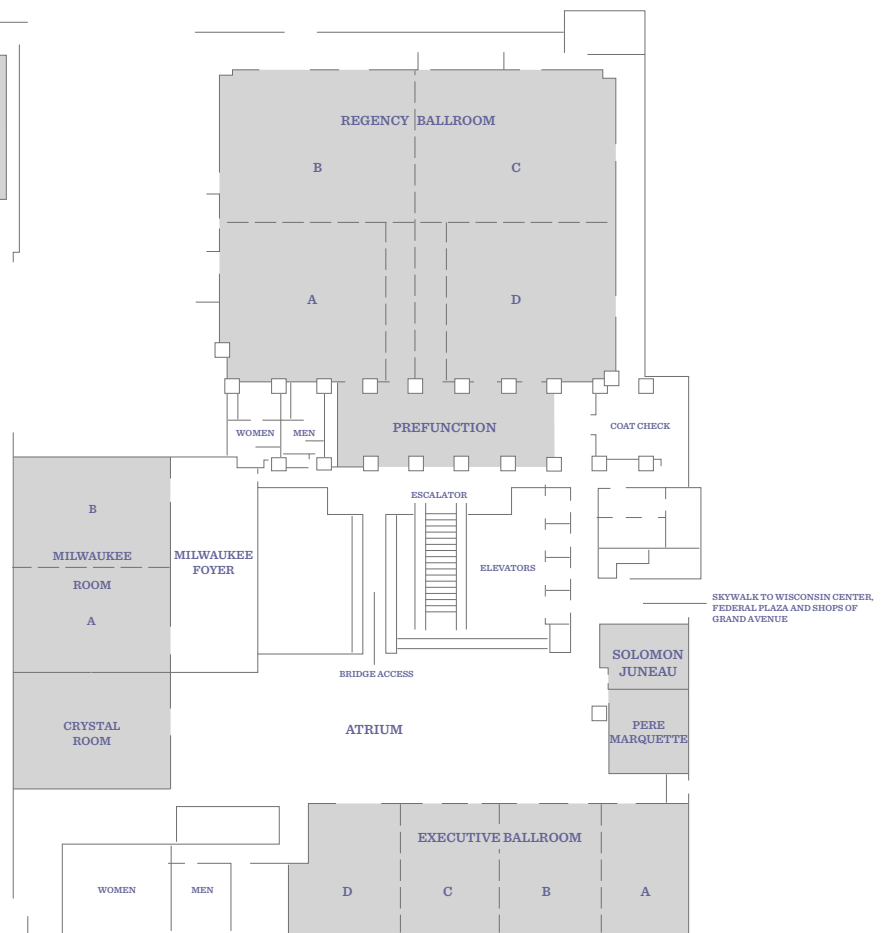

**HYATT REGENCY MILWAUKEE**

333 West Kilbourn Avenue,  
Milwaukee, WI 53203  
USA

T +1 414 276 1234  
F +1 414 270 6120  
milwaukee.hyatt.com

**FLOOR PLAN**

**FIRST FLOOR**

*Lobby Level*

**SECOND FLOOR**

**POLARIS-19TH FLOOR**

*Rooftop*

**THIRD FLOOR**