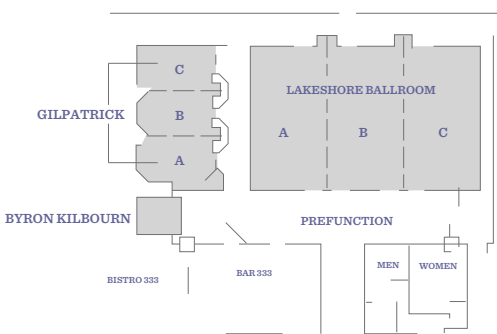

**HYATT REGENCY MILWAUKEE**

333 West Kilbourn Avenue,  
Milwaukee, WI 53203  
USA

T +1 414 276 1234  
F +1 414 270 6120  
milwaukee.hyatt.com

**FLOOR PLAN**

**FIRST FLOOR**

*Lobby Level*

**SECOND FLOOR**

**POLARIS-19TH FLOOR**

*Rooftop*

**THIRD FLOOR**